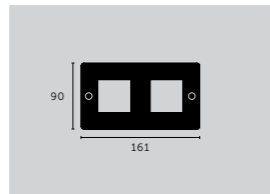

2G WALL PLATE / HORIZONTAL

mount: **HORIZONTAL**
details: **SOLID METAL**

finish:
white
steel
brass
▶ smoked bronze
black

sku:
CPL-142014
CPL-072017
CPL-052016
CPL-092018
CPL-022015