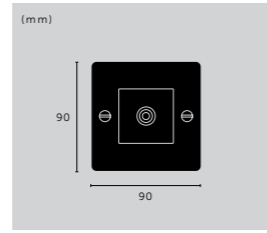

1G TOGGLE SWITCH

knurl: **CROSS**
tech: **ON/OFF**
2-WAY
10AX
details: **SOLID METAL**