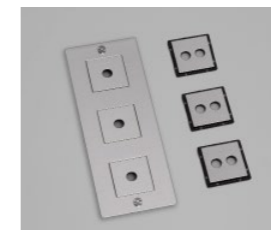

3G WALL PLATE / VERTICAL

mount: **VERTICAL**
details: **SOLID METAL**
including: **INFILLS**

finish:
white
▶ steel
brass
smoked bronze
black

sku:
CPL-142395
CPL-072398
CPL-052397
CPL-092399
CPL-022396