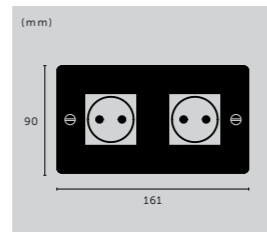

2G SOCKET

type: **SCHUKO TYPE F**
tech: **16 A**
details: **SOLID METAL**