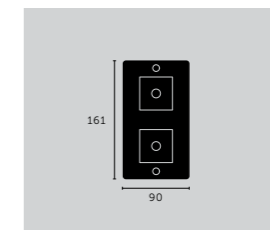

2G WALL PLATE / VERTICAL

mount: **VERTICAL**
details: **SOLID METAL**
including: **INFILLS**

finish:
white
steel
brass
▶ smoked bronze
black

sku:
CPL-142390
CPL-072393
CPL-052392
CPL-092394
CPL-022391