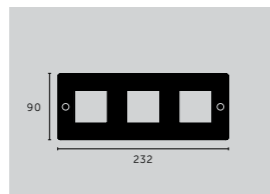

3G WALL PLATE / HORIZONTAL

mount: **HORIZONTAL**
details: **SOLID METAL**

finish:
▶ white
steel
brass
smoked bronze
black

sku:
CPL-142019
CPL-072022
CPL-052021
CPL-092023
CPL-022020