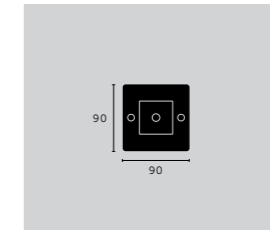

1G WALL PLATE / HORIZONTAL

mount: **HORIZONTAL**
details: **SOLID METAL**
including: **INFILLS**

finish:
white
steel
brass
▶ smoked bronze
black

sku:
CPL-141989
CPL-071992
CPL-051991
CPL-091993
CPL-021990