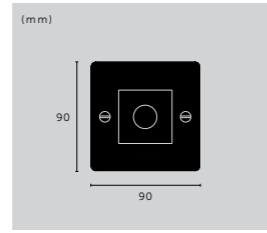

[ type. **4G CUSTOM.** ]

[ type. **1G SOCKET.** ]

[ type. **2G TOGGLE / VERTICAL.** ]

[ look: <b>CROSS.</b> ]					
finish:	white	steel	brass	smoked bronze	black

**1G DIMMER / 250W**

knurl: **CROSS**  
type: **1G**  
tech: **250W LED**  
details: **RETRACTIVE**  
**SOLID METAL**