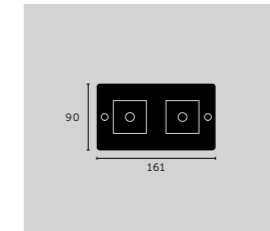

2G WALL PLATE / HORIZONTAL

mount: **HORIZONTAL**
details: **SOLID METAL**
including: **INFILLS**

finish:
▶ white
steel
brass
smoked bronze
black

sku:
CPL-141994
CPL-071997
CPL-051996
CPL-091998
CPL-021995