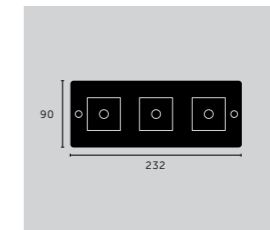

3G WALL PLATE / HORIZONTAL

mount: **HORIZONTAL**
details: **SOLID METAL**
including: **INFILLS**

finish:
white
▶ steel
brass
smoked bronze
black

sku:
CPL-141999
CPL-072002
CPL-052001
CPL-092003
CPL-022000