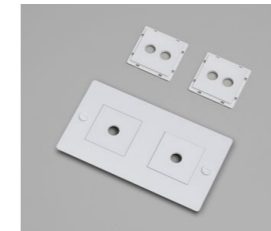

2G WALL PLATE / HORIZONTAL

mount: **HORIZONTAL**
details: **SOLID METAL**
including: **INFILLS**

finish:
▶ white
steel
brass
smoked bronze
black

sku:
CPL-141994
CPL-071997
CPL-051996
CPL-091998
CPL-021995