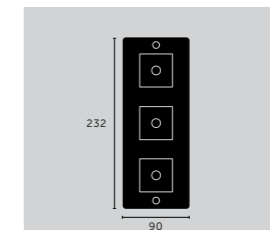

3G WALL PLATE / VERTICAL

mount: **VERTICAL**
details: **SOLID METAL**
including: **INFILLS**

finish:
white
▶ steel
brass
smoked bronze
black

sku:
CPL-142395
CPL-072398
CPL-052397
CPL-092399
CPL-022396