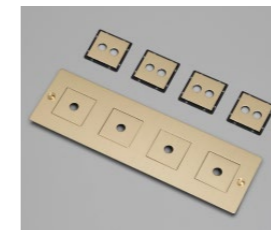

**finish:**  
white  
steel  
brass  
▶ smoked bronze  
black

**sku:**  
CDR-142385  
CDR-072388  
CDR-052387  
CDR-092389  
CDR-022386

**1G TOGGLE SWITCH**

knurl: **CROSS**  
tech: **ON/OFF**  
**2-WAY**  
**10AX**  
details: **SOLID METAL**

**finish:**  
white  
steel  
▶ brass  
smoked bronze  
black

**sku:**  
CTG-141964  
CTG-071967  
CTG-051966  
CTG-091968  
CTG-021965

**1G DOUBLE TOGGLE SWITCH**

knurl: **CROSS**  
tech: **ON/OFF**  
**2-WAY**  
**10AX**  
details: **SOLID METAL**

## 3G WALL PLATE / HORIZONTAL

mount: **HORIZONTAL**  
details: **SOLID METAL**  
including: **INFILLS**

**finish:**  
white  
▶ steel  
brass  
smoked bronze  
black

**sku:**  
CPL-141999  
CPL-072002  
CPL-052001  
CPL-092003  
CPL-022000

## 4G WALL PLATE / HORIZONTAL

mount: **HORIZONTAL**  
details: **SOLID METAL**  
including: **INFILLS**

**finish:**  
white  
steel  
▶ brass  
smoked bronze  
black

**sku:**  
CPL-142004  
CPL-072007  
CPL-052006  
CPL-092008  
CPL-022005