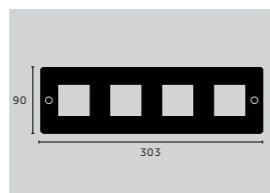

4G WALL PLATE / HORIZONTAL

mount: **HORIZONTAL**
details: **SOLID METAL**

finish:
white
▶ steel
brass
smoked bronze
black

sku:
CPL-142024
CPL-072027
CPL-052026
CPL-092028
CPL-022025