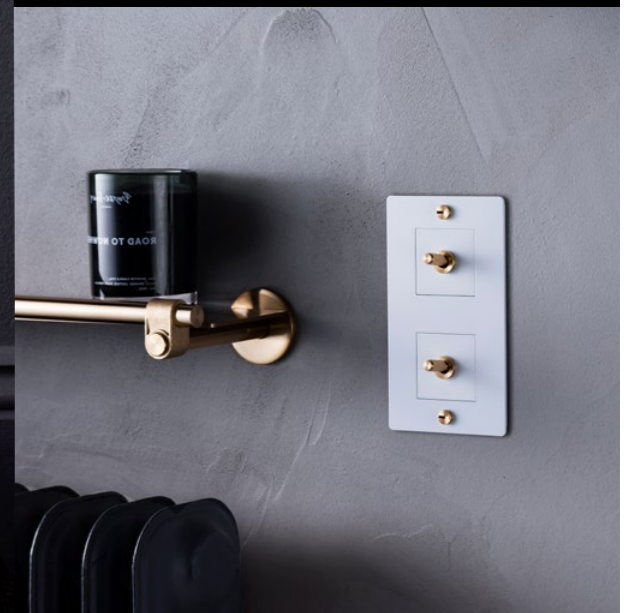

[type. **2G TOGGLE / VERTICAL.**]