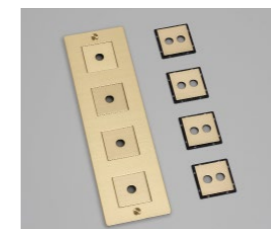

## 2G WALL PLATE / VERTICAL

mount: **VERTICAL**  
details: **SOLID METAL**  
including: **INFILLS**

**finish:**  
white  
steel  
brass  
▶ smoked bronze  
black

**sku:**  
CPL-142390  
CPL-072393  
CPL-052392  
CPL-092394  
CPL-022391

## 3G WALL PLATE / VERTICAL

mount: **VERTICAL**  
details: **SOLID METAL**  
including: **INFILLS**

**finish:**  
white  
▶ steel  
brass  
smoked bronze  
black

**sku:**  
CPL-142395  
CPL-072398  
CPL-052397  
CPL-092399  
CPL-022396

## 4G WALL PLATE / VERTICAL

mount: **VERTICAL**  
details: **SOLID METAL**  
including: **INFILLS**

**finish:**  
white  
steel  
▶ brass  
smoked bronze  
black

**sku:**  
CPL-142400  
CPL-072403  
CPL-052402  
CPL-092404  
CPL-022401