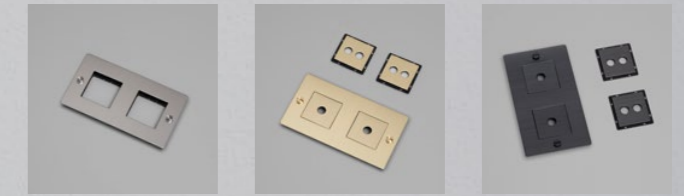

[look: CROSS.]					
finish:	white	steel	brass	smoked bronze	black

1G DIMMER / 250W

knurl: **CROSS**
type: **1G**
tech: **250W LED**
details: **RETRACTIVE**
SOLID METAL

finish:
white
▶ steel
brass
smoked bronze
black

sku:
CDR-141974
CDR-071977
CDR-051976
CDR-091978
CDR-021975

1G DIMMER / 100W

knurl: **CROSS**
type: **1G**
tech: **100W LED**
details: **2-WAY**
SOLID METAL

finish:
white
steel
brass
▶ smoked bronze
black

sku:
CDR-142385
CDR-072388
CDR-052387
CDR-092389
CDR-022386

1G TOGGLE SWITCH

knurl: **CROSS**
tech: **ON/OFF**
2-WAY
10AX
details: **SOLID METAL**

finish:
white
steel
▶ brass
smoked bronze
black

sku:
CTG-141964
CTG-071967
CTG-051966
CTG-091968
CTG-021965

1G DOUBLE TOGGLE SWITCH

knurl: **CROSS**
tech: **ON/OFF**
2-WAY
10AX
details: **SOLID METAL**

finish:
white
steel
brass
▶ smoked bronze
black

sku:
CTG-141969
CTG-071972
CTG-051971
CTG-091973
CTG-021970

1G SOCKET

type: **SCHUKO TYPE F**
tech: **16 A**
details: **SOLID METAL**

finish:
▶ white
steel
brass
smoked bronze
black

sku:
CSC-141979
CSC-071982
CSC-051981
CSC-091983
CSC-021980

2G SOCKET

type: **SCHUKO TYPE F**
tech: **16 A**
details: **SOLID METAL**

finish:
white
steel
brass
▶ smoked bronze
black

sku:
CSC-141984
CSC-071987
CSC-051986
CSC-091988
CSC-021985

CUSTOM ELECTRICITY

Use our online configurator to create your own custom electricity pieces, combining different modules, inserts and detail kits. All set against our solid metal backplates and signature coin screws.

WALL PLATE

DIMMER + TOGGLE MODULES

SOCKET + DATA MODULES

DETAIL KITS