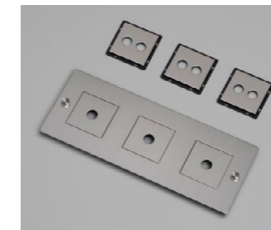

3G WALL PLATE / HORIZONTAL

mount: **HORIZONTAL**
details: **SOLID METAL**
including: **INFILLS**

finish:
white
▶ steel
brass
smoked bronze
black

sku:
CPL-141999
CPL-072002
CPL-052001
CPL-092003
CPL-022000