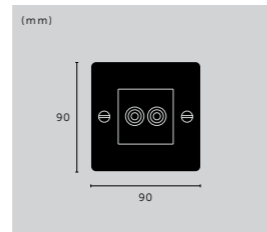

1G DOUBLE TOGGLE SWITCH

knurl: **CROSS**
tech: **ON/OFF**
2-WAY
10AX
details: **SOLID METAL**