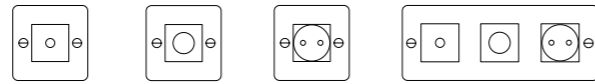

# ELECTRICITY

- light switches
- dimmer switches
- plug sockets
- outlets
- electricity plates
- modules
- back boxes

look:

types:

finish:

[ type. **3G CUSTOM.** ]

[ info. **EU ELECTRICITY.** ]

Level up your details with the Buster + Punch Electricity collection. A one-stop solution that effortlessly ties together entire spaces, homes and contract interiors. The units feature a flat plate and are crowned with our trademark coin screws and diamond-cut knurled knobs and toggles – for unrivalled tactility. The collection includes light switches and dimmers, outlets, sockets, modules, back boxes, electricity plates, plus detail kits.