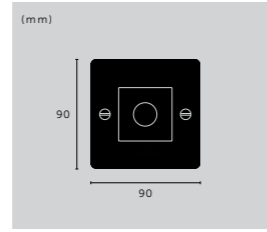

1G DIMMER / 100W

knurl: **CROSS**
type: **1G**
tech: **100W LED**
details: **2-WAY**
SOLID METAL