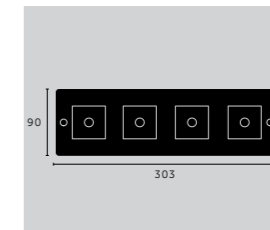

4G WALL PLATE / HORIZONTAL

mount: **HORIZONTAL**
details: **SOLID METAL**
including: **INFILLS**

finish:
white
steel
▶ brass
smoked bronze
black

sku:
CPL-142004
CPL-072007
CPL-052006
CPL-092008
CPL-022005