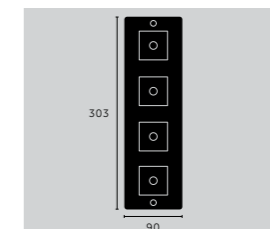

4G WALL PLATE / VERTICAL

mount: **VERTICAL**
details: **SOLID METAL**
including: **INFILLS**

finish:
white
steel
▶ brass
smoked bronze
black

sku:
CPL-142400
CPL-072403
CPL-052402
CPL-092404
CPL-022401