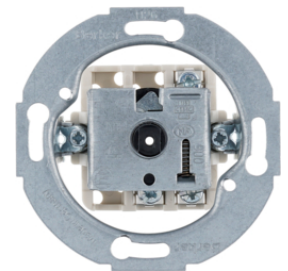

387600

Rotary switch, 2pole off

Description	P.U.	Price Group	Price	Art No.
Rotary switch, 2pole off Serie 1930/Glas/R.classic	1		on demand	389300

389300

Spring-return push-button, change-over contact

Description	P.U.	Price Group	Price	Art No.
Spring-return push-button, change-over contact Serie 1930/Glas/R.classic	1		on demand	384600

384600

Group spring-return push-button 2pole, isolated input terminals - neutral position

Description	P.U.	Price Group	Price	Art No.
Group spring-return push-button 2pole, isolated input terminals with neutral-position, Serie 1930/Glas/R.classic	1		on demand	383800