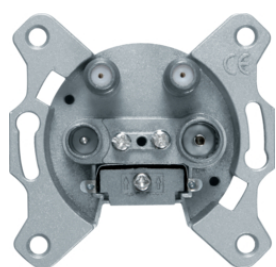

451510

Centre plate for aerial socket 2hole

Description	P.U.	Price Group	Price	Art No.
Centre plate for aerial socket 2hole Serie 1930/Glas, polar white glossy	10		on demand	103920
Centre plate for aerial socket 2hole Serie 1930/Glas, black glossy	10		on demand	103921

103920

452210

Aerial socket 3hole single box - DC-permeable

Description	P.U.	Price Group	Price	Art No.
Aerial socket 3hole single box DC-permeable, Communication technology	10		on demand	452210

106420

Centre plate for aerial socket 3hole

Description	P.U.	Price Group	Price	Art No.
Centre plate for aerial socket 3hole Serie 1930/Glas, polar white glossy	10		on demand	106420
Centre plate for aerial socket 3hole Serie 1930/Glas, black glossy	10		on demand	106421