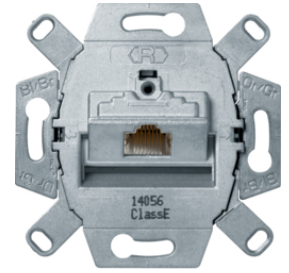

4568

FCC socket outlet 8(4)pole, cat.3

Description	P.U.	Price Group	Price	Art No.
FCC socket outlet, 8 (4)-pole, cat.3 Communication technology, white	10		on demand	4568

4538

FCC socket outlet 8pole, cat.3

Description	P.U.	Price Group	Price	Art No.
FCC socket outlet, 8-pole, cat.3 Communication technology, white	10		on demand	4538

FCC socket outlet 8pole shielded, cat.5e

Description	P.U.	Price Group	Price	Art No.
FCC socket outlet 8pole shielded, cat.6/class E Communication technology	10		on demand	455401