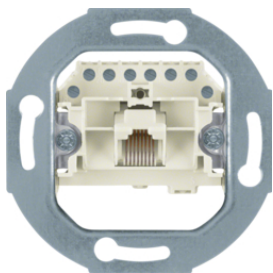

1040

Centre plate with TAE cut-out - push-out

Description	P.U.	Price Group	Price	Art No.
Centre plate with TAE cut-out knock out, Serie 1930/Glas, polar white glossy	10		on demand	1040
Centre plate with TAE cut-out knock out, Serie 1930/Glas, black glossy	10		on demand	104001

4568

FCC socket outlet 8(4)pole, cat.3

Description	P.U.	Price Group	Price	Art No.
FCC socket outlet, 8 (4)-pole, cat.3 Communication technology, white	10		on demand	4568

4538

FCC socket outlet 8pole, cat.3