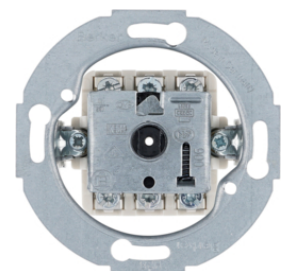

387600

Rotary switch, 2pole off

Description	P.U.	Price Group	Price	Art No.
Rotary switch, 2pole off Serie 1930/Glas/R.classic	1		on demand	389300

389300

Spring-return push-button, change-over contact

Description	P.U.	Price Group	Price	Art No.
Spring-return push-button, change-over contact Serie 1930/Glas/R.classic	1		on demand	384600

384600

Group spring-return push-button 2pole, isolated input terminals - neutral position

Description	P.U.	Price Group	Price	Art No.
Group spring-return push-button 2pole, isolated input terminals with neutral-position, Serie 1930/Glas/R.classic	1		on demand	383800