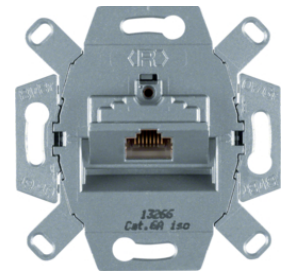

4568

FCC socket outlet 8(4)pole, cat.3

Description	P.U.	Price Group	Price	Art No.
FCC socket outlet, 8 (4)-pole, cat.3 Communication technology, white	10		on demand	4568

4538

FCC socket outlet 8pole, cat.3

Description	P.U.	Price Group	Price	Art No.
FCC socket outlet, 8-pole, cat.3 Communication technology, white	10		on demand	4538

FCC socket outlet 8pole shielded, cat.5e

Description	P.U.	Price Group	Price	Art No.
FCC socket outlet 8pole shielded, cat.6/class E Communication technology	10		on demand	455401

455401

FCC socket outlet 8pole shielded, cat.6A iso

Description	P.U.	Price Group	Price	Art No.
FCC socket outlet 8pole shielded, cat.6A iso Communication technology	10		on demand	4586

4586

Centre plate for FCC socket outlet