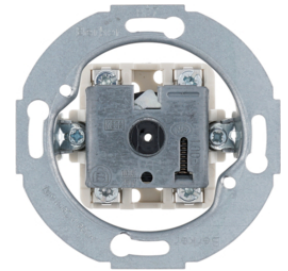

676579

Socket outlet with earthing pin - enhanced contact protection - mounting orientation variable in 45° steps - screw-in lift terminals

Description	P.U.	Price Group	Price	Art No.
Socket outlet with earthing pin Installation position variable in 45° steps, with enhanced touch protection, Screw-in lift terminals, Serie 1930/Glas, polar white glossy	10		on demand	676579
Socket outlet with earthing pin Installation position variable in 45° steps, with enhanced touch protection, Screw-in lift terminals, Serie 1930/Glas, black glossy	10		on demand	67657901

Rotary switch

Description	P.U.	Price Group	Price	Art No.
Rotary switch, off/change-over Serie 1930/Glas/R.classic	1		on demand	387600
Rotary switch, intermediate Serie 1930/Glas/R.classic	1		on demand	387700
Rotary switch, series Serie 1930/Glas/R.classic	1		on demand	387500

387600

Rotary switch, 2pole off

Description	P.U.	Price Group	Price	Art No.
Rotary switch, 2pole off Serie 1930/Glas/R.classic	1		on demand	389300

389300

Spring-return push-button, change-over contact

Description	P.U.	Price Group	Price	Art No.
Spring-return push-button, change-over contact Serie 1930/Glas/R.classic	1		on demand	384600

384600

Group spring-return push-button 2pole, isolated input terminals - neutral position

Description	P.U.	Price Group	Price	Art No.
Group spring-return push-button 2pole, isolated input terminals with neutral-position, Serie 1930/Glas/R.classic	1		on demand	383800