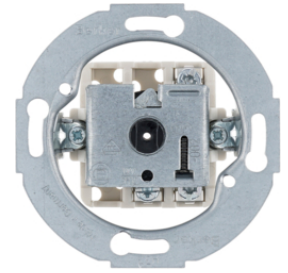

Rotary switch

Description	P.U.	Price Group	Price	Art No.
Rotary switch, off/change-over Serie 1930/Glas/R.classic	1		on demand	387600
Rotary switch, intermediate Serie 1930/Glas/R.classic	1		on demand	387700
Rotary switch, series Serie 1930/Glas/R.classic	1		on demand	387500

387600

Rotary switch, 2pole off

Description	P.U.	Price Group	Price	Art No.
Rotary switch, 2pole off Serie 1930/Glas/R.classic	1		on demand	389300