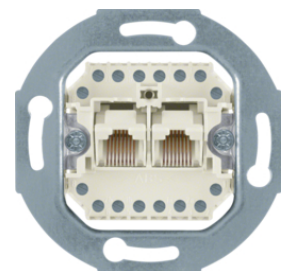

FCC socket outlet 8pole shielded, cat.5e

Description	P.U.	Price Group	Price	Art No.
FCC socket outlet 8pole shielded, cat.6/class E Communication technology	10		on demand	455401

FCC socket outlet 8pole shielded, cat.6A iso

Description	P.U.	Price Group	Price	Art No.
FCC socket outlet 8pole shielded, cat.6A iso Communication technology	10		on demand	4586

Centre plate for FCC socket outlet

Description	P.U.	Price Group	Price	Art No.
Centre plate for FCC socket outlet Serie 1930/Glas, polar white glossy	10		on demand	1407
Centre plate for FCC socket outlet Serie 1930/Glas, black glossy	10		on demand	140701

FCC socket outlet 8/8pole, cat.3

Description	P.U.	Price Group	Price	Art No.
FCC socket outlet, 8 /8-pole, cat.3 Communication technology, white	10		on demand	4539

4539