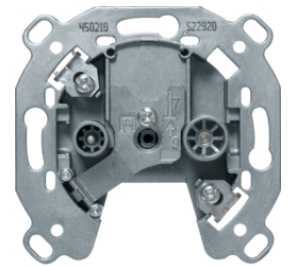

450210

Aerial socket 2hole throughpass socket

Description	P.U.	Price Group	Price	Art No.
Aerial socket 2hole throughpass socket, 8 dB Communication technology	10		on demand	451510
Aerial socket 2hole throughpass socket, 13 dB Communication technology	10		on demand	451515
Aerial socket 2hole throughpass socket, 20 dB Communication technology	10		on demand	451520