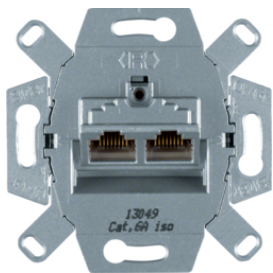

1407

FCC socket outlet 8/8pole, cat.3

Description	P.U.	Price Group	Price	Art No.
FCC socket outlet, 8 /8-pole, cat.3 Communication technology, white	10		on demand	4539

4539

455501

FCC socket outlet 8/8pole shielded, cat.5e

Description	P.U.	Price Group	Price	Art No.
FCC socket outlet 8/8pole shielded, cat.5e/class E Communication technology	10		on demand	455501

4587

FCC socket outlet 8/8pole shielded, cat.6 iso

Description	P.U.	Price Group	Price	Art No.
FCC socket outlet 8/8pole shielded, cat.6 iso Communication technology	10		on demand	4587