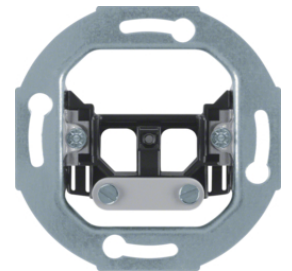

100920

Blind plug with centre plate, base and spreader claws

Description	P.U.	Price Group	Price	Art No.
Blind plug with centre plate, base and spreader claws Serie 1930/Glas, polar white glossy	10		on demand	67100920
Blind plug with centre plate, base and spreader claws Serie 1930/Glas, black glossy	10		on demand	67100921

67100920

Cable outlet with low installation depth

Description	P.U.	Price Group	Price	Art No.
Cable outlet with low installation depth Accessories	10		on demand	4468

4468

Centre plate with cable outlet

Description	P.U.	Price Group	Price	Art No.
Centre plate for cable outlet Serie 1930/Glas, polar white glossy	10		on demand	1037
Centre plate for cable outlet Serie 1930/Glas, black glossy	10		on demand	103701