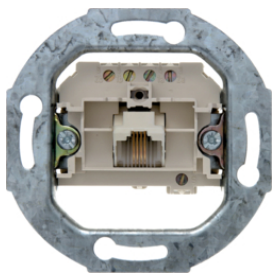

4568

FCC socket outlet 8(4)pole, cat.3

Description	P.U.	Price Group	Price	Art No.
FCC socket outlet, 8 (4)-pole, cat.3 Communication technology, white	10		on demand	4568