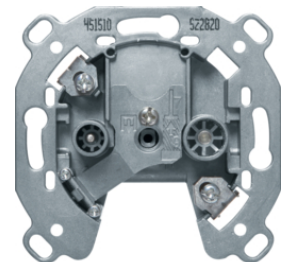

451510

Centre plate for aerial socket 2hole

Description	P.U.	Price Group	Price	Art No.
Centre plate for aerial socket 2hole Serie 1930/Glas, polar white glossy	10		on demand	103920
Centre plate for aerial socket 2hole Serie 1930/Glas, black glossy	10		on demand	103921