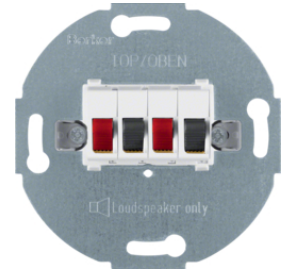

Stereo loudspeaker connector box

Description	P.U.	Price Group	Price	Art No.
Stereo loudspeaker connector box Communication technology, polar white matt	10		on demand	457309
Stereo loudspeaker connector box Communication technology, anthracite, matt	10		on demand	457305

457309

Centre plate with TAE cut-out - push-out

Description	P.U.	Price Group	Price	Art No.
Centre plate with TAE cut-out knock out, Serie 1930/Glas, polar white glossy	10		on demand	1040
Centre plate with TAE cut-out knock out, Serie 1930/Glas, black glossy	10		on demand	104001