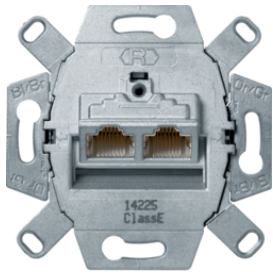

Description	P.U.	Price Group	Price	Art No.
Centre plate for FCC socket outlet Serie 1930/Glas, polar white glossy	10		on demand	1407
Centre plate for FCC socket outlet Serie 1930/Glas, black glossy	10		on demand	140701

1407

FCC socket outlet 8/8pole, cat.3

Description	P.U.	Price Group	Price	Art No.
FCC socket outlet, 8 /8-pole, cat.3 Communication technology, white	10		on demand	4539

4539

455501

FCC socket outlet 8/8pole shielded, cat.5e

Description	P.U.	Price Group	Price	Art No.
FCC socket outlet 8/8pole shielded, cat.5e/class E Communication technology	10		on demand	455501

4587

FCC socket outlet 8/8pole shielded, cat.6 iso

Description	P.U.	Price Group	Price	Art No.
FCC socket outlet 8/8pole shielded, cat.6 iso Communication technology	10		on demand	4587