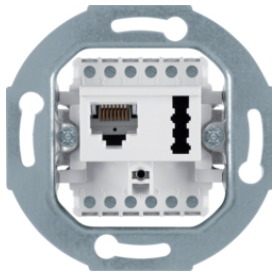

3812

Interlock disk for rotary switch for blinds

Description	P.U.	Price Group	Price	Art No.
Interlock disk for rotary switch for blinds Accessories	10		on demand	1861

1861

458809

FCC/TAE socket outlet 8(6)pole/6 F + N cat.3