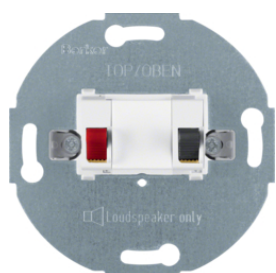

103920

452210

Aerial socket 3hole single box - DC-permeable

Description	P.U.	Price Group	Price	Art No.
Aerial socket 3hole single box DC-permeable, Communication technology	10		on demand	452210

106420

Centre plate for aerial socket 3hole

Description	P.U.	Price Group	Price	Art No.
Centre plate for aerial socket 3hole Serie 1930/Glas, polar white glossy	10		on demand	106420
Centre plate for aerial socket 3hole Serie 1930/Glas, black glossy	10		on demand	106421

459410

Aerial socket 4hole single box - DC-permeable

Description	P.U.	Price Group	Price	Art No.
Aerial socket 4hole single box DC-permeable, Communication technology	10		on demand	459410

457209

Loudspeaker connector box