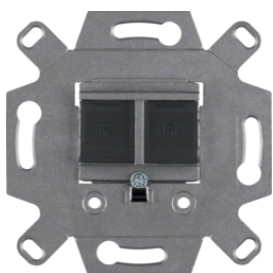

4588

Modular FCC socket outlet 8/8pole shielded, cat.6A iso

Description	P.U.	Price Group	Price	Art No.
Modular UAE socket outlet 8/8pole shielded, cat.6 iso Communication technology	1		on demand	4588